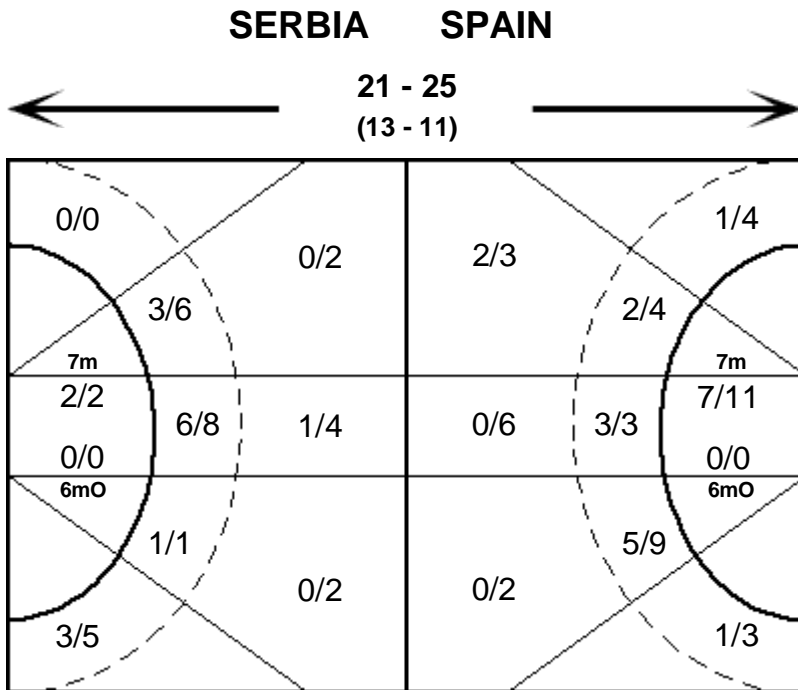

5/5	Fastbreak	4/4
0/0	Fast throw off	0/0
0/0	Breakthrough	0/0

SERBIA

0	1	0
3	1	1
9	2	4

SPAIN

4	2	1
7	0	6
2	1	2

RUNNING SCORE

SRB - ESP

1st Half	
0 (1') 1	Moles S.
1 (1') 1	Stosic M.
2 (2') 1	Lazic E.
3 (4') 1	Stosic M.
3 (5') 2	Sobrepera J.
4 (6') 2	Lovric N.
4 (6') 3	Valles B.
5 (7') 3	Lazic E.
6 (9') 3	Sukur S.
7 (11') 3	Stosic M.
7 (12') 4	Wiggins S.
8 (13') 4	Lovric N.
8 (14') 5	Sobrepera J.
8 (15') 6	Sobrepera J.
8 (15') 7	Sobrepera J.
8 (17') 8	Sobrepera J.
9 (21') 8	Bogunovic I.
10 (24') 8	Bogunovic I.
11 (24') 8	Lovric N.
12 (25') 8	Lovric N.
12 (27') 9	Palomo P.
12 (29') 10	Valles B.
13 (29') 10	Bogunovic I.
13 (30') 11	Martinez E.
2st Half	
13 (31') 12	Palomo P.
13 (32') 13	Sobrepera J.
14 (33') 13	Sukur S.
15 (33') 13	Bogunovic I.
15 (35') 14	Sobrepera J.
16 (37') 14	Bogunovic I.
16 (39') 15	Fernandez I.
16 (41') 16	Palomo P.
17 (42') 16	Lazic E.
17 (42') 17	Palomo P.
18 (43') 17	Kojcic M.
18 (44') 18	Sobrepera J.
19 (46') 18	Stosic M.
19 (47') 19	Sobrepera J.
19 (48') 20	Valles B.
19 (51') 21	Fernandez I.
19 (52') 22	Sobrepera J.
20 (52') 22	Kojcic M.
20 (53') 23	Sobrepera J.
20 (57') 24	Spugnini A.
21 (57') 24	Lazic E.
21 (60') 25	Sobrepera J.

Legend

6m : 6 Metre Shots	BT : Breakthroughs	AI : Attack Interruptions
6mO : In_flight shots	AS : Assists	YC : Yellow Cards
9m : 9 Metre Shots	R7 : Received 7m-Fouls	2M : 2 Minute Suspensions
Wing : Wing Shots	ST : Steals	RC : Red Cards
7m : 7m Penalty Shots	TO : Turnover	EX : Exclusions
FB : Fast Breaks	BS : Blocked Shots	2+2 : 2+2 Minute Suspensions
FTO : Fast Throw Off	DB : Defence Blocks	PPT : Player Played Time
NS : Near zone shots (incl: 6m, 6mO, Wing, B)