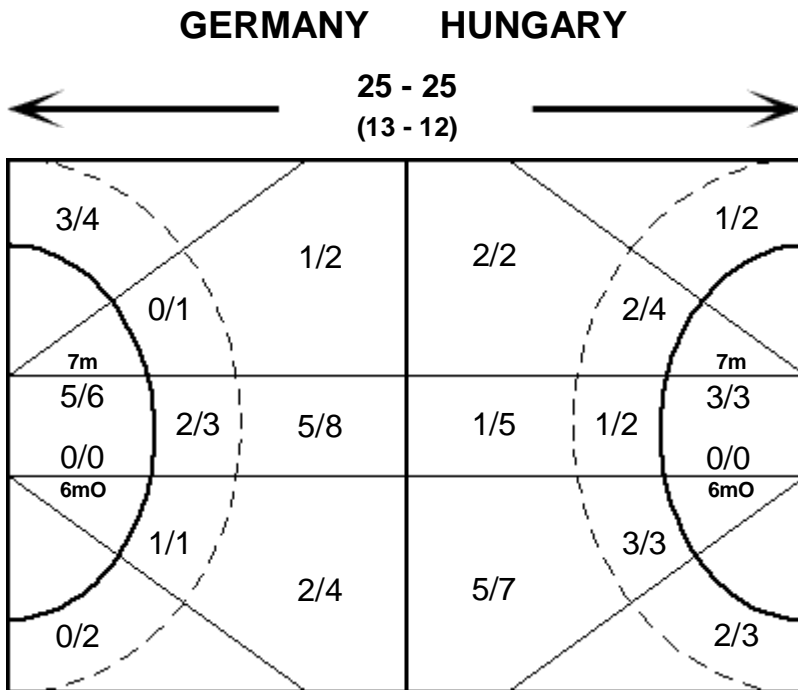

2/2	Fastbreak	4/4
0/0	Fast throw off	0/0
3/5	Breakthrough	2/2

GERMANY

2	2	0
4	0	5
8	1	3

HUNGARY

2	0	3
6	3	5
0	1	5

RUNNING SCORE

GER - HUN

1st Half		
Kockel L.	1 (2') 0	
	1 (3') 1	Kuczora C.
Von Pereira A.	2 (5') 1	
Von Pereira A.	3 (8') 1	
	3 (9') 2	Afentaler S.
	3 (10') 3	Afentaler S.
Von Pereira A.	4 (11') 3	
Neubrandler L.	5 (13') 3	
	5 (13') 4	Pal T.
Wulf M.	6 (13') 4	
	6 (14') 5	Pal T.
Von Pereira A.	7 (16') 5	
	7 (16') 6	Kovacs N.
Bleckmann D.	8 (18') 6	
Fege C.	9 (21') 6	
	9 (21') 7	Vamos P.
	9 (22') 8	Kacsor G.
Von Pereira A.	10 (23') 8	
Bleckmann D.	11 (24') 8	
	11 (25') 9	Schatzl N.
Von Pereira A.	12 (25') 9	
	12 (28') 10	Kacsor G.
Fege C.	13 (29') 10	
	13 (29') 11	Kovacs N.
	13 (30') 12	Kacsor G.
2st Half		
	13 (31') 13	Kacsor G.
Von Pereira A.	14 (33') 13	
Weise J.	15 (34') 13	
Von Pereira A.	16 (35') 13	
Bleckmann D.	17 (37') 13	
	17 (38') 14	Pal T.
	17 (39') 15	Pal T.
Weise J.	18 (40') 15	
	18 (40') 16	Varga E.
	18 (41') 17	Gerhath K.
	18 (42') 18	Pal T.
Von Pereira A.	19 (46') 18	
	19 (47') 19	Vamos P.
	19 (47') 20	Schatzl N.
Michalczik M.	20 (48') 20	
	20 (48') 21	Varga E.
Fege C.	21 (49') 21	
	21 (50') 22	Kacsor G.
Michalczik M.	22 (51') 22	
Neubrandler L.	23 (52') 22	
Weise J.	24 (54') 22	
	24 (56') 23	Kacsor G.
Weise J.	25 (57') 23	
	25 (58') 24	Pal T.
	25 (59') 25	Pal T.

Legend

6m : 6 Metre Shots	BT : Breakthroughs	AI : Attack Interruptions
6mO : In-flight shots	AS : Assists	YC : Yellow Cards
9m : 9 Metre Shots	R7 : Received 7m-Fouls	2M : 2 Minute Suspensions
Wing : Wing Shots	ST : Steals	RC : Red Cards
7m : 7m Penalty Shots	TO : Turnover	EX : Exclusions
FB : Fast Breaks	BS : Blocked Shots	2+2 : 2+2 Minute Suspensions
FTO : Fast Throw Off	DB : Defence Blocks	PPT : Player Played Time
NS : Near zone shots (incl: 6m, 6mO, Wing, B)