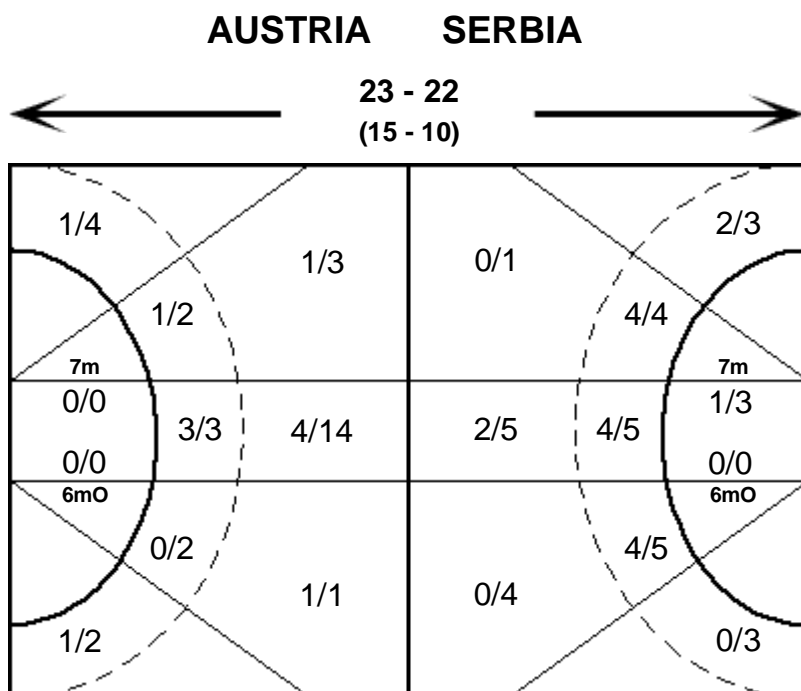

9/13	Fastbreak	5/6
0/0	Fast throw off	0/0
2/4	Breakthrough	0/0

AUSTRIA

0	0	4
4	0	4
7	0	4

SERBIA

0	0	1
2	0	3
8	2	6

RUNNING SCORE
AUT - SRB

1st Half		
Kofler F.	1 (2')	0
Kofler F.	2 (3')	0
Dramac K.	3 (4')	0
	3 (5')	1 Stojkovic A.
	3 (7')	2 Stotic M.
Schlegel K.	4 (12')	2
Feilmayer J.	5 (13')	2
	5 (14')	3 Stotic M.
Fehringer L.	6 (15')	3
	6 (15')	4 Bogunovic I.
Spalt L.	7 (18')	4
	7 (19')	5 Stotic M.
	7 (19')	6 Stotic M.
Spalt L.	8 (21')	6
Dramac K.	9 (22')	6
	9 (22')	7 Kojcic M.
Dramac K.	10 (22')	7
Dramac I.	11 (24')	7
	11 (24')	8 Bogunovic I.
	11 (26')	9 Tabak D.
Spalt L.	12 (26')	9
Dramac I.	13 (28')	9
Neidhart N.	14 (28')	9
	14 (29')	10 Stotic M.
Neidhart N.	15 (30')	10
2st Half		
	15 (31')	11 Jovovic J.
	15 (33')	12 Jovovic J.
	15 (34')	13 Bogunovic I.
Dramac K.	16 (34')	13
	16 (35')	14 Sivcev I.
Neidhart N.	17 (39')	14
Neidhart N.	18 (41')	14
Neidhart N.	19 (44')	14
	19 (45')	15 Jovovic J.
Schlegel K.	20 (48')	15
	20 (49')	16 Kovacic D.
Kofler F.	21 (49')	16
	21 (50')	17 Jovovic J.
	21 (51')	18 Sukur S.
	21 (51')	19 Lovric N.
	21 (52')	20 Jovovic J.
Neidhart N.	22 (55')	20
	22 (56')	21 Jovovic J.
Marksteiner A.	23 (57')	21
	23 (58')	22 Jovovic J.

Legend

6m : 6 Metre Shots	BT : Breakthroughs	AI : Attack Interruptions
6mO : In_flight shots	AS : Assists	YC : Yellow Cards
9m : 9 Metre Shots	R7 : Received 7m-Fouls	2M : 2 Minute Suspensions
Wing : Wing Shots	ST : Steals	RC : Red Cards
7m : 7m Penalty Shots	TO : Turnover	EX : Exclusions
FB : Fast Breaks	BS : Blocked Shots	2+2 : 2+2 Minute Suspensions
FTO : Fast Throw Off	DB : Defence Blocks	PPT : Player Played Time
NS : Near zone shots (incl: 6m, 6mO, Wing, B)