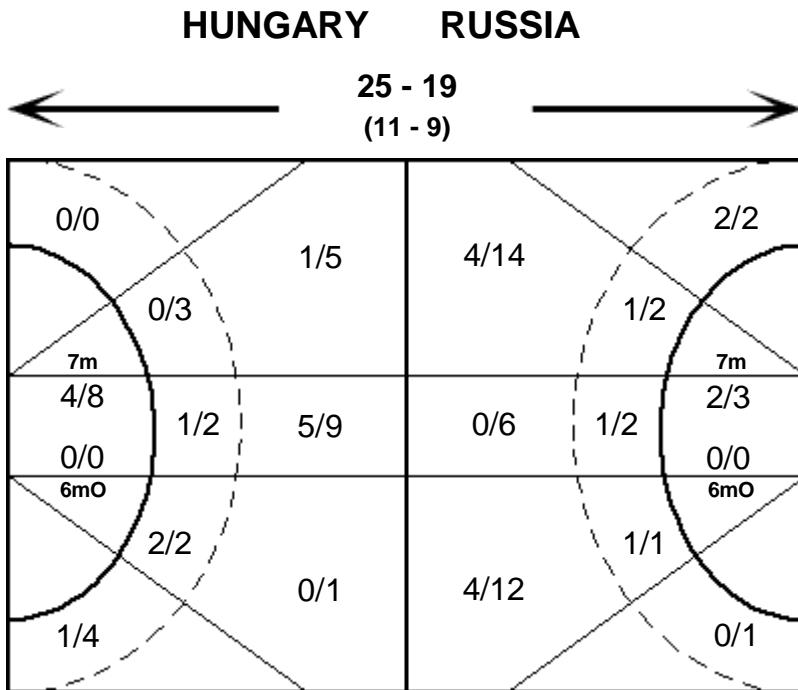

5/7	Fastbreak	2/2
0/0	Fast throw off	0/0
6/8	Breakthrough	2/2

HUNGARY

4	0	2
3	0	5
7	1	3

RUSSIA

4	0	5
4	0	2
0	1	3

RUNNING SCORE

HUN - RUS

1st Half	
Varga E.	1 (1') 0
Schatzl N.	2 (2') 0
Schatzl N.	2 (2') 1 Mikhaylichenko E.
Schatzl N.	3 (2') 1
Schatzl N.	3 (3') 2 Levchina E.
Vamos P.	4 (6') 2
Kacsor G.	5 (8') 2
Kacsor G.	5 (9') 3 Mikhaylichenko E.
Kacsor G.	6 (10') 3
Varga E.	7 (13') 3
Borgyos P.	8 (13') 3
Simon A.	9 (14') 3
Simon A.	9 (16') 4 Mikhaylichenko E.
Toth N.	10 (16') 4
Toth N.	10 (20') 5 Izmailova G.
Toth N.	10 (22') 6 Mikhaylichenko E.
Borgyos P.	11 (23') 6
Borgyos P.	11 (27') 7 Miklashevskaja A.
Borgyos P.	11 (28') 8 Maslova V.
Borgyos P.	11 (30') 9 Maslova V.
2st Half	
Toth N.	11 (31') 10 Smirnova E.
Schatzl N.	12 (32') 10
Kacsor G.	13 (33') 10
Schatzl N.	14 (34') 10
Toth N.	15 (35') 10
Vamos P.	16 (39') 10
Vamos P.	16 (40') 11 Sidnina E.
Kacsor G.	17 (41') 11
Kacsor G.	17 (41') 12 Ustmichuk O.
Vamos P.	18 (42') 12
Vamos P.	18 (45') 13 Izmailova G.
Gerhath K.	19 (45') 13
Gerhath K.	19 (47') 14 Sidnina E.
Gerhath K.	20 (50') 14
Kacsor G.	21 (51') 14
Kacsor G.	21 (52') 15 Sidnina E.
Gerhath K.	22 (53') 15
Gerhath K.	22 (53') 16 Sinelnikova A.
Gerhath K.	22 (54') 17 Mikhaylichenko E.
Kacsor G.	23 (56') 17
Kacsor G.	24 (57') 17
Toth N.	25 (58') 17
Toth N.	25 (59') 18 Sinelnikova A.
Toth N.	25 (60') 19 Sidnina E.

Legend

6m : 6 Metre Shots	BT : Breakthroughs	AI : Attack Interruptions
6mO : In_flight shots	AS : Assists	YC : Yellow Cards
9m : 9 Metre Shots	R7 : Received 7m-Fouls	2M : 2 Minute Suspensions
Wing : Wing Shots	ST : Steals	RC : Red Cards
7m : 7m Penalty Shots	TO : Turnover	EX : Exclusions
FB : Fast Breaks	BS : Blocked Shots	2+2 : 2+2 Minute Suspensions
FTO : Fast Throw Off	DB : Defence Blocks	PPT : Player Played Time
NS : Near zone shots (incl: 6m, 6mO, Wing, B)